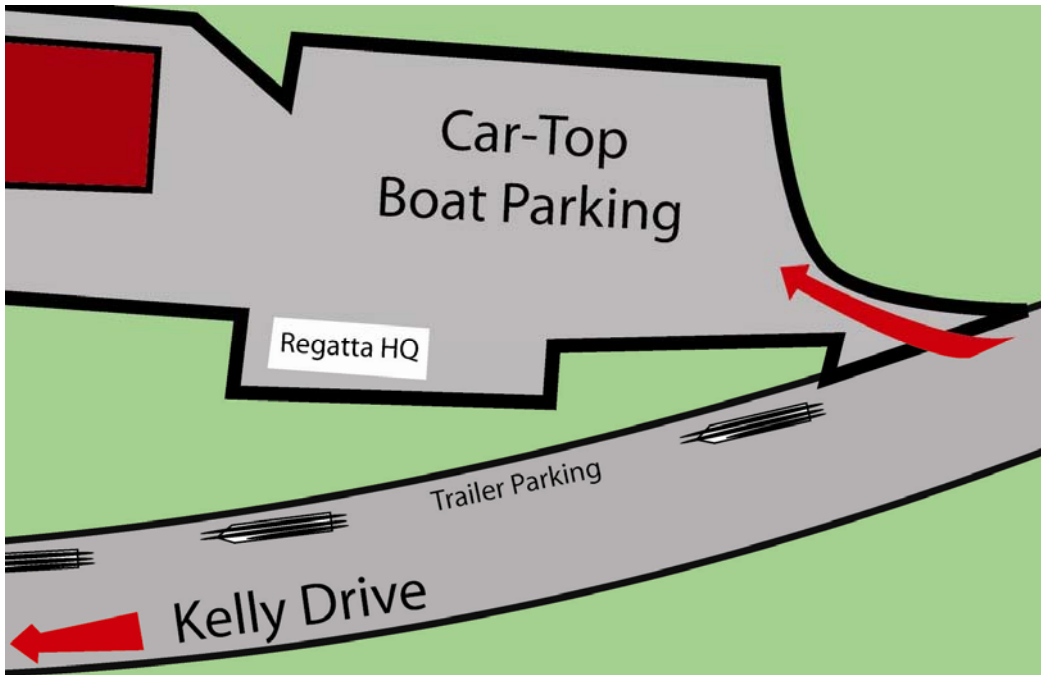

PARKING

The Philadelphia  
Navy Day Regatta

2008

Fold Here

**Spectators:**

**Spectator** Parking on the Closed section of Kelly Drive will start AFTER the Bus Parking Section.

Park on a DIAGNAL to Kelly Drive

**For Athletes:**

**Car-Top Boats** will be permitted to park in the Small Canoe Club Parking lot – First Entrance

**Trailers** will be permitted to ANGLE PARK inside of Large Canoe Club Parking Lot – Second entrance between Canoe Club and St. Joe’s Boathouse. Overflow of Trailers will be directed to the STREET, after lot is FULL

**Buses** for athletes will be parked in front of St. Joe’s Boathouse on Kelly Drive