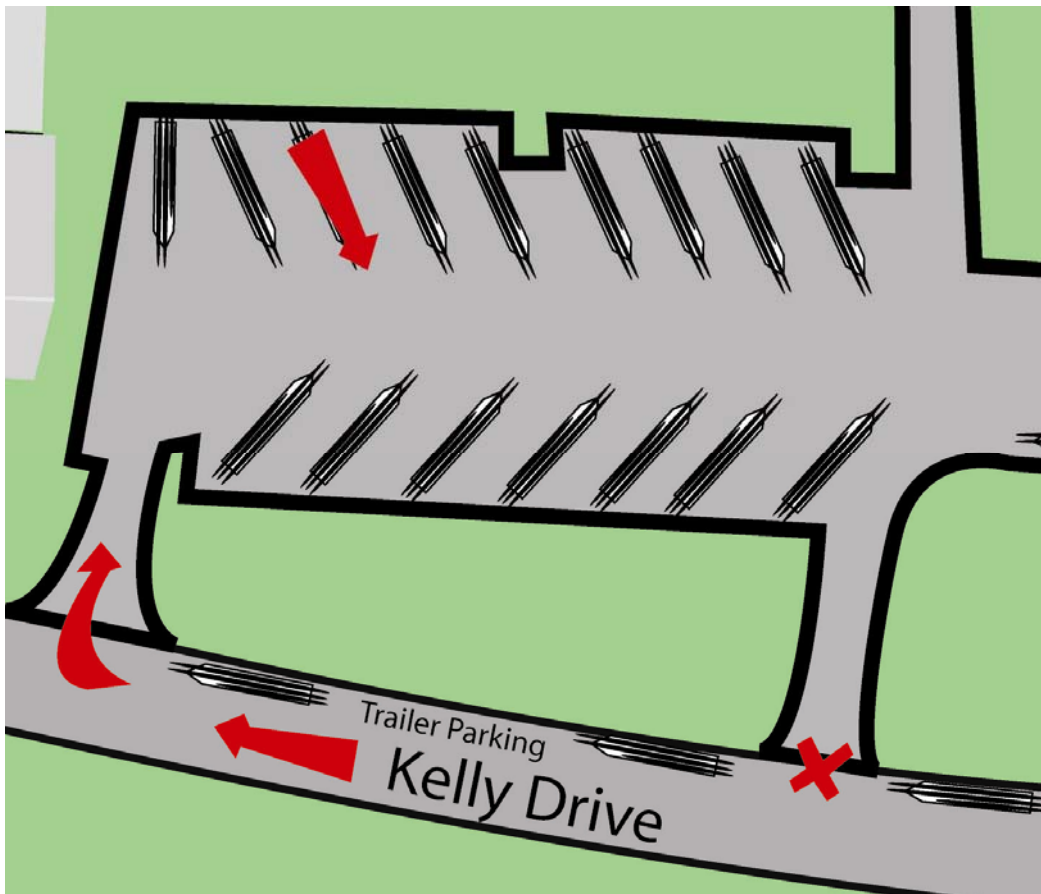

PARKING

The Philadelphia  
Navy Day Regatta

2008

Fold Here

**Spectators:**

**Spectator** Parking on the Closed section of Kelly Drive will start AFTER the Bus Parking Section.

Park on a DIAGNAL to Kelly Drive

**For Athletes:**

**Car-Top Boats** will be permitted to park in the Small Canoe Club Parking lot – First Entrance

**Trailers** will be permitted to ANGLE PARK inside of Large Canoe Club Parking Lot – Second entrance between Canoe Club and St. Joe’s Boathouse. Overflow of Trailers will be directed to the STREET, after lot is FULL

**Buses** for athletes will be parked in front of St. Joe’s Boathouse on Kelly Drive